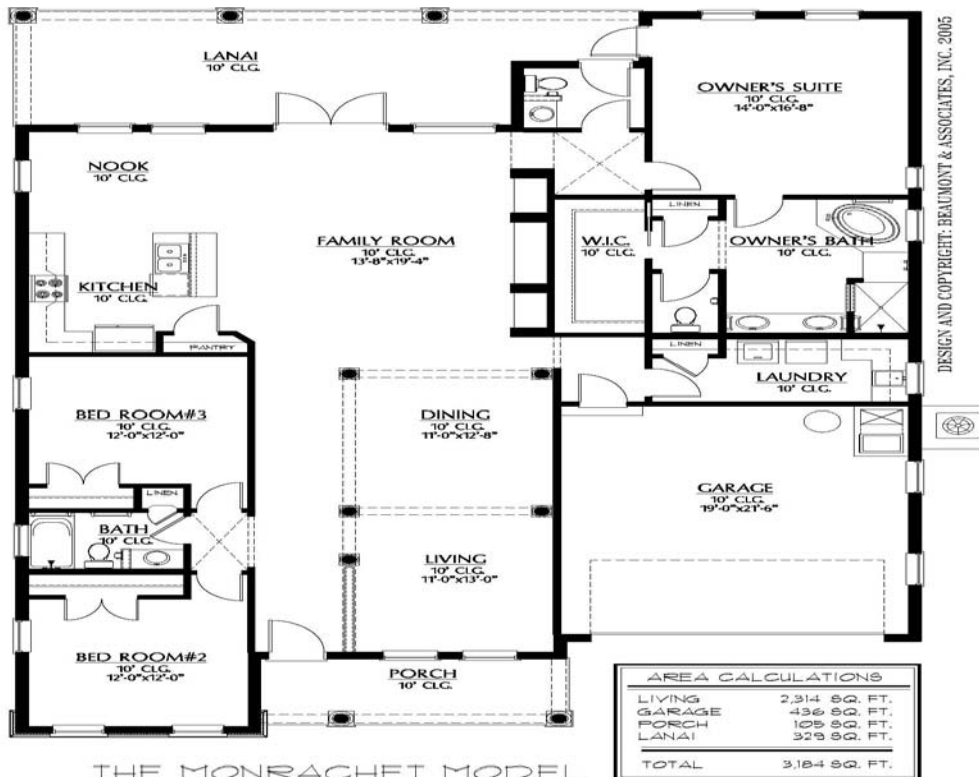

# The Monratchet

Elevation "A"

THE MONRACHET MODEL

Phone: 352-383-1948  
 Website: [www.brchomes.com](http://www.brchomes.com)  
 License: CBC059039

Conceptual illustration only. Actual dimensions, specifications, architectural details, and designs subject to change without notice. Floor Plans and Elevations by Beaumont and Associates, All Rights Reserved